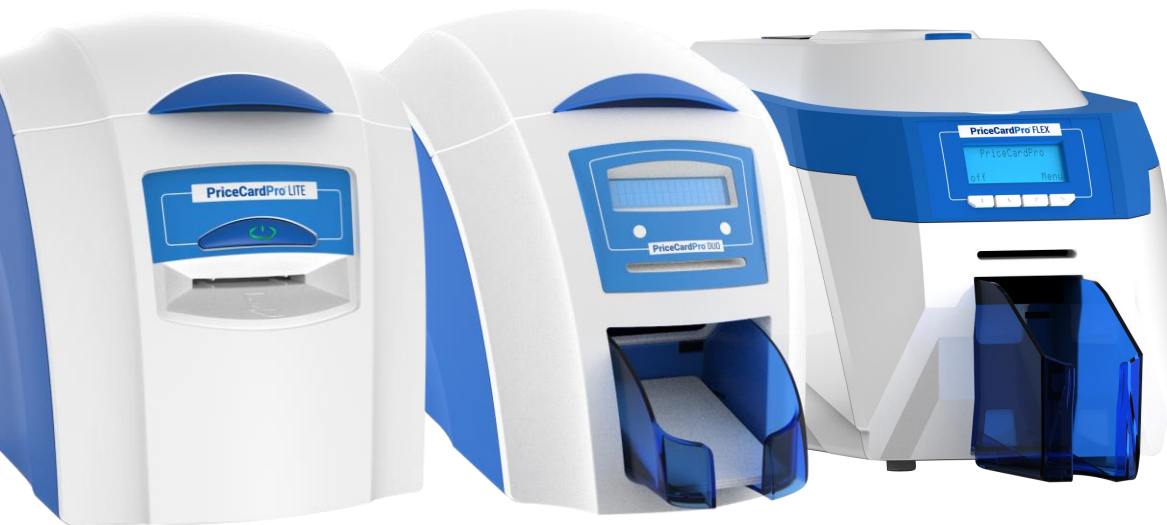

Photo quality printing

- Dye-sublimation technology used in photo booths
- Print in **white**, **black**, **red**, **green**, **blue**, **gold**, **silver** or even **full colour**

PriceCardPro® FLEX printer

For printing oversized cards up to 140mm long

PriceCardPro® DUO printer PriceCardPro® LITE printer

For printing standard 85.6x54mm cards only