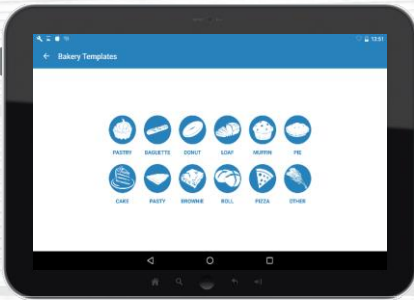

# Print wirelessly from your mobile or directly from your laptop

PriceCardPro for Windows enables you to create a database of your inventory for batch printing on demand of hundreds of SKUs.

The PriceCardPro app for Android has hundreds of preloaded templates and can generate FDA-ready, branded and compelling displays with a few simple steps.

# Create great displays on demand with PriceCardPro for Windows

- Easy design with drag and drop placement
- Integrated allergen symbols
- Add individual barcodes
- Search and filter database of all products and labels printed
- Data import from your stock management system

**PriceCardPro®**

Launching Q4 2017

PriceCardPro for Android  
with wireless printing

Multiple databases for different  
retailer and product types

Select from predesigned  
templates

Or create and edit your own