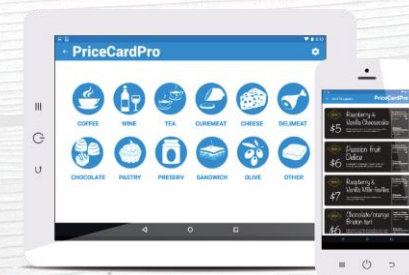

Passion fruit Delice

Light passion fruit and mango mousse, layered with vanilla sponge, soaked with a passion fruit syrup.

$6

Nutrition Facts:

Each serving: **140g**
Calories: **434**

Allergens:

Milk, eggs, dairy
and gluten.

PriceCardPro®

Transform your display
and sell more products

Herb crusted
lamb racks

£1.99/lb

Nutrition Facts:
Each serving: 160g
Calories: 400
Allergens:
Gluten, dairy

Stuffed Piri
Chicken breast

4$/lb

Nutrition Facts:
Each serving: 165g
Calories: 410
Allergens:
Gluten